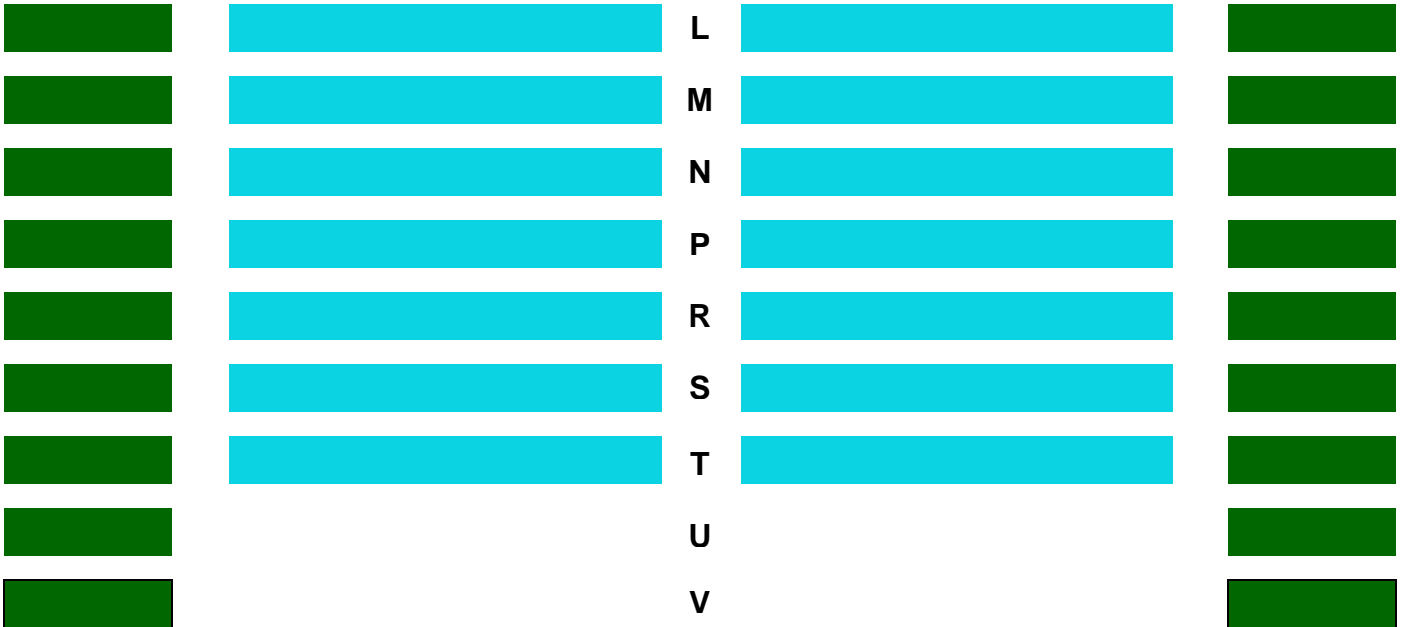

SPOLETO FESTIVAL USA

Cathedral of St Luke & St Paul

100

200

300

400

100

200

300

400

**BALCONY
(RESTRICTED VIEW)**

■ Section I

■ Section II

■ Section III